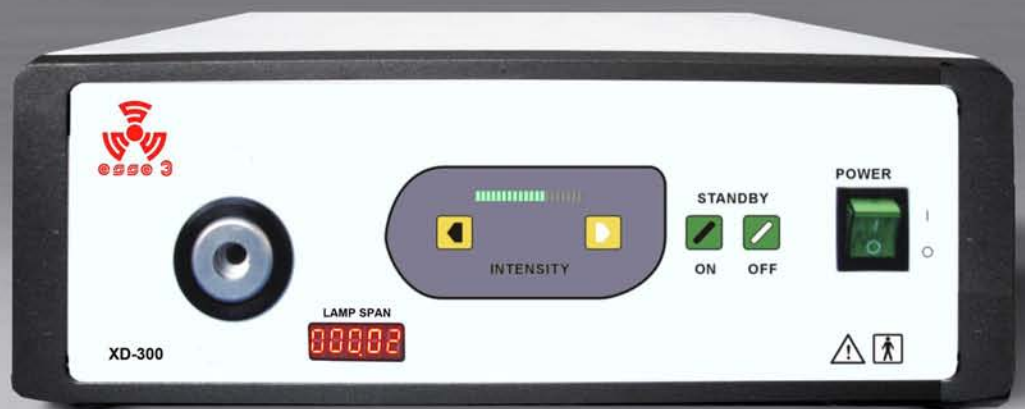

XD 300

300 WATTS XENON COLD LIGHT SOURCE